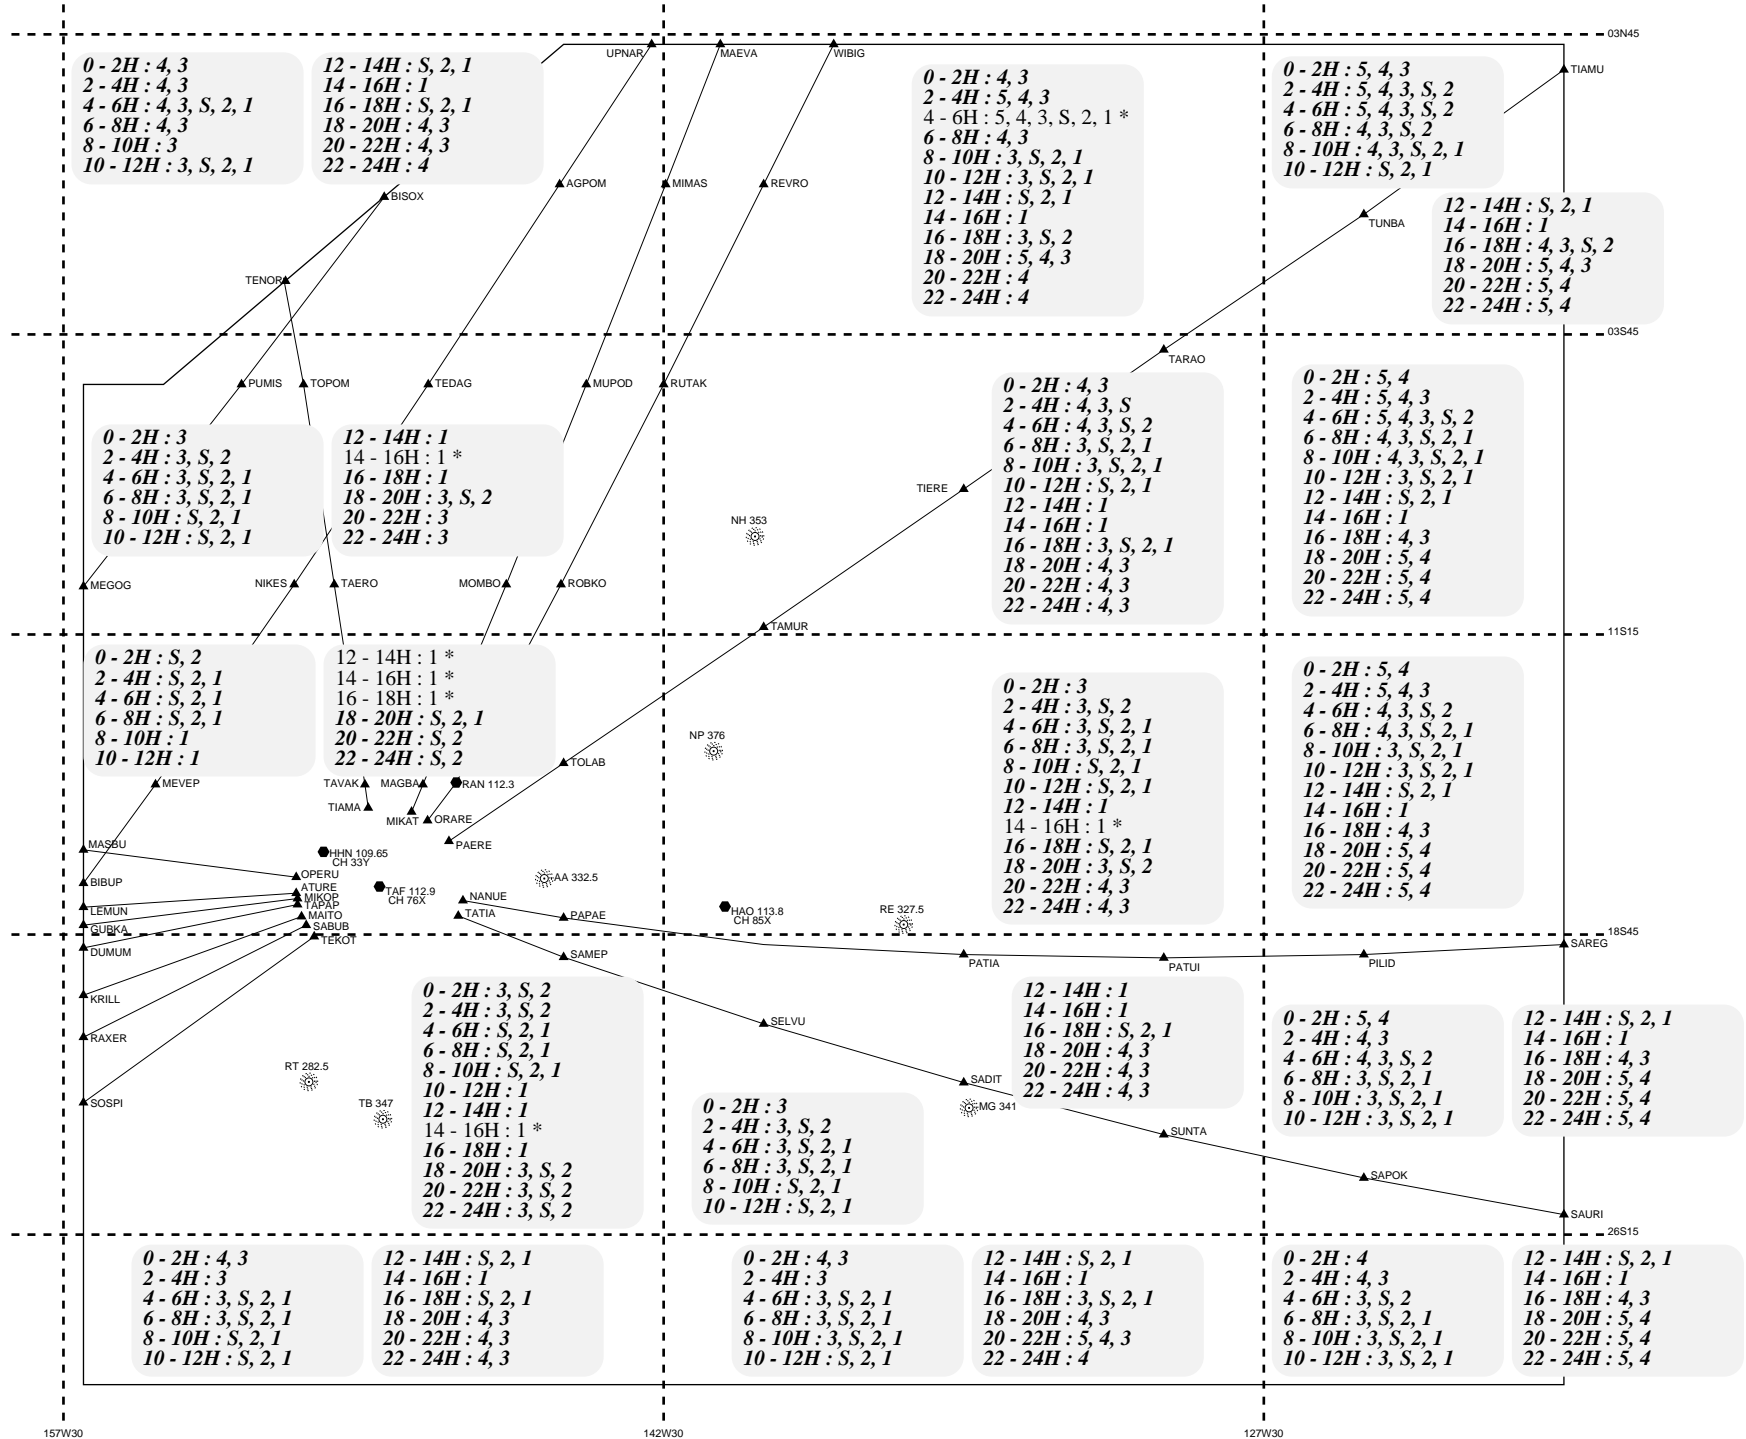

HF Propagation - September 2019

Tahiti Control HF frequencies :

- 1 : QN (3467 KHz)
- 2 : TX (5643 KHz)
- S : TT (5680 KHz SAR)
- 3 : VE (8867 KHz)
- 4 : YE (13261 KHz)
- 5 : ZA (17904 KHz)

Probability of Propagation :

- Bold/Italic font** : 90%
- Regular font with * : 30%

Time indications are in UTC

Loss of HF contact :

if SATCOM or IRIDIUM equipped send position report by phone to Tahiti Control at **+ 689 40 86 11 55**